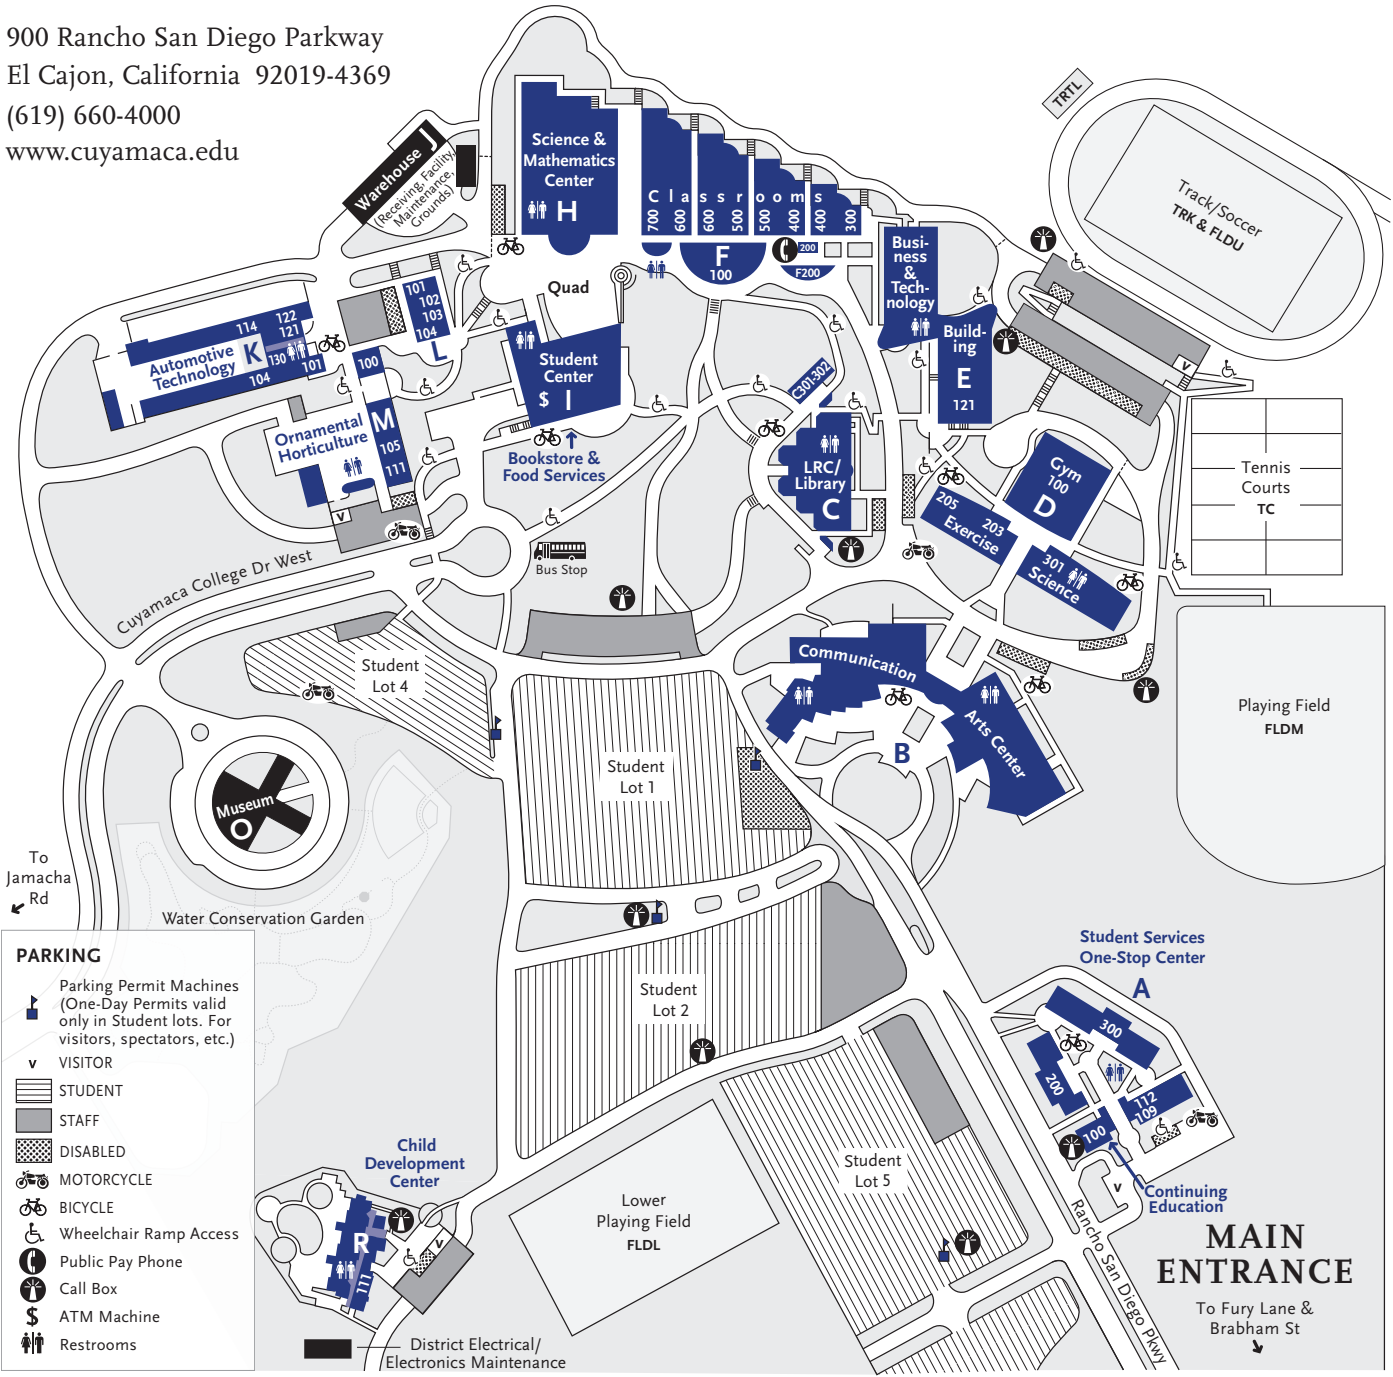

CUYAMACA COLLEGE

900 Rancho San Diego Parkway
 El Cajon, California 92019-4369
 (619) 660-4000
 www.cuyamaca.edu

PARKING

- Parking Permit Machines (One-Day Permits valid only in Student lots. For visitors, spectators, etc.)
- VISITOR
- STUDENT
- STAFF
- DISABLED
- MOTORCYCLE
- BICYCLE
- Wheelchair Ramp Access
- Public Pay Phone
- Call Box
- ATM Machine
- Restrooms
- District Electrical/ Electronics Maintenance

- Adjunct Faculty Offices - B, E and F Bldgs
- Administration - F Bldg
- Admissions & Records - A Bldg
- Assessment Center - A Bldg
- Automotive Technology - K Bldg
- Bookstore - Student Center
- Ca!WORKs S.T.E.P.S. - A Bldg
- CARE - A Bldg
- Career/Placement Center - A Bldg
- Cashier - A Bldg
- Center for Innovation - L Bldg
- Child Development Center - R Bldg
- Continuing Education - A Bldg
- Computer Labs (Student use) - E Bldg

- Counseling - A Bldg
- DSPS - A Bldg
- DSPS Learning Lab - C Bldg
- Duplicating (Faculty Support Services) - F Bldg
- Environmental Training Center (ETC) - F Bldg
- EOPS - A Bldg
- Financial Aid - A Bldg
- Fitness Center - D Bldg
- Food Services - Student Center
- General Tutoring Center - C Bldg
- Gym - D Bldg
- Health & Wellness Center - Student Center
- Heritage of the Americas Museum - O Bldg

- High School & Community Relations - Student Center
- Library (LRC) - C Bldg
- Mailroom - F Bldg
- Nursery (Plant Sales) - M Bldg
- Ornamental Horticulture - M Bldg
- Public Safety - A Bldg
- STEM Achievement Center - H Bldg
- Student Affairs - Student Center
- Student Center - I Bldg
- Switchboard - F Bldg
- Transfer Center - A Bldg
- UP! - A Bldg
- Veterans Services - A Bldg
- Writing Center - B Bldg
- Word Processing (Faculty Support Services) - F Bldg